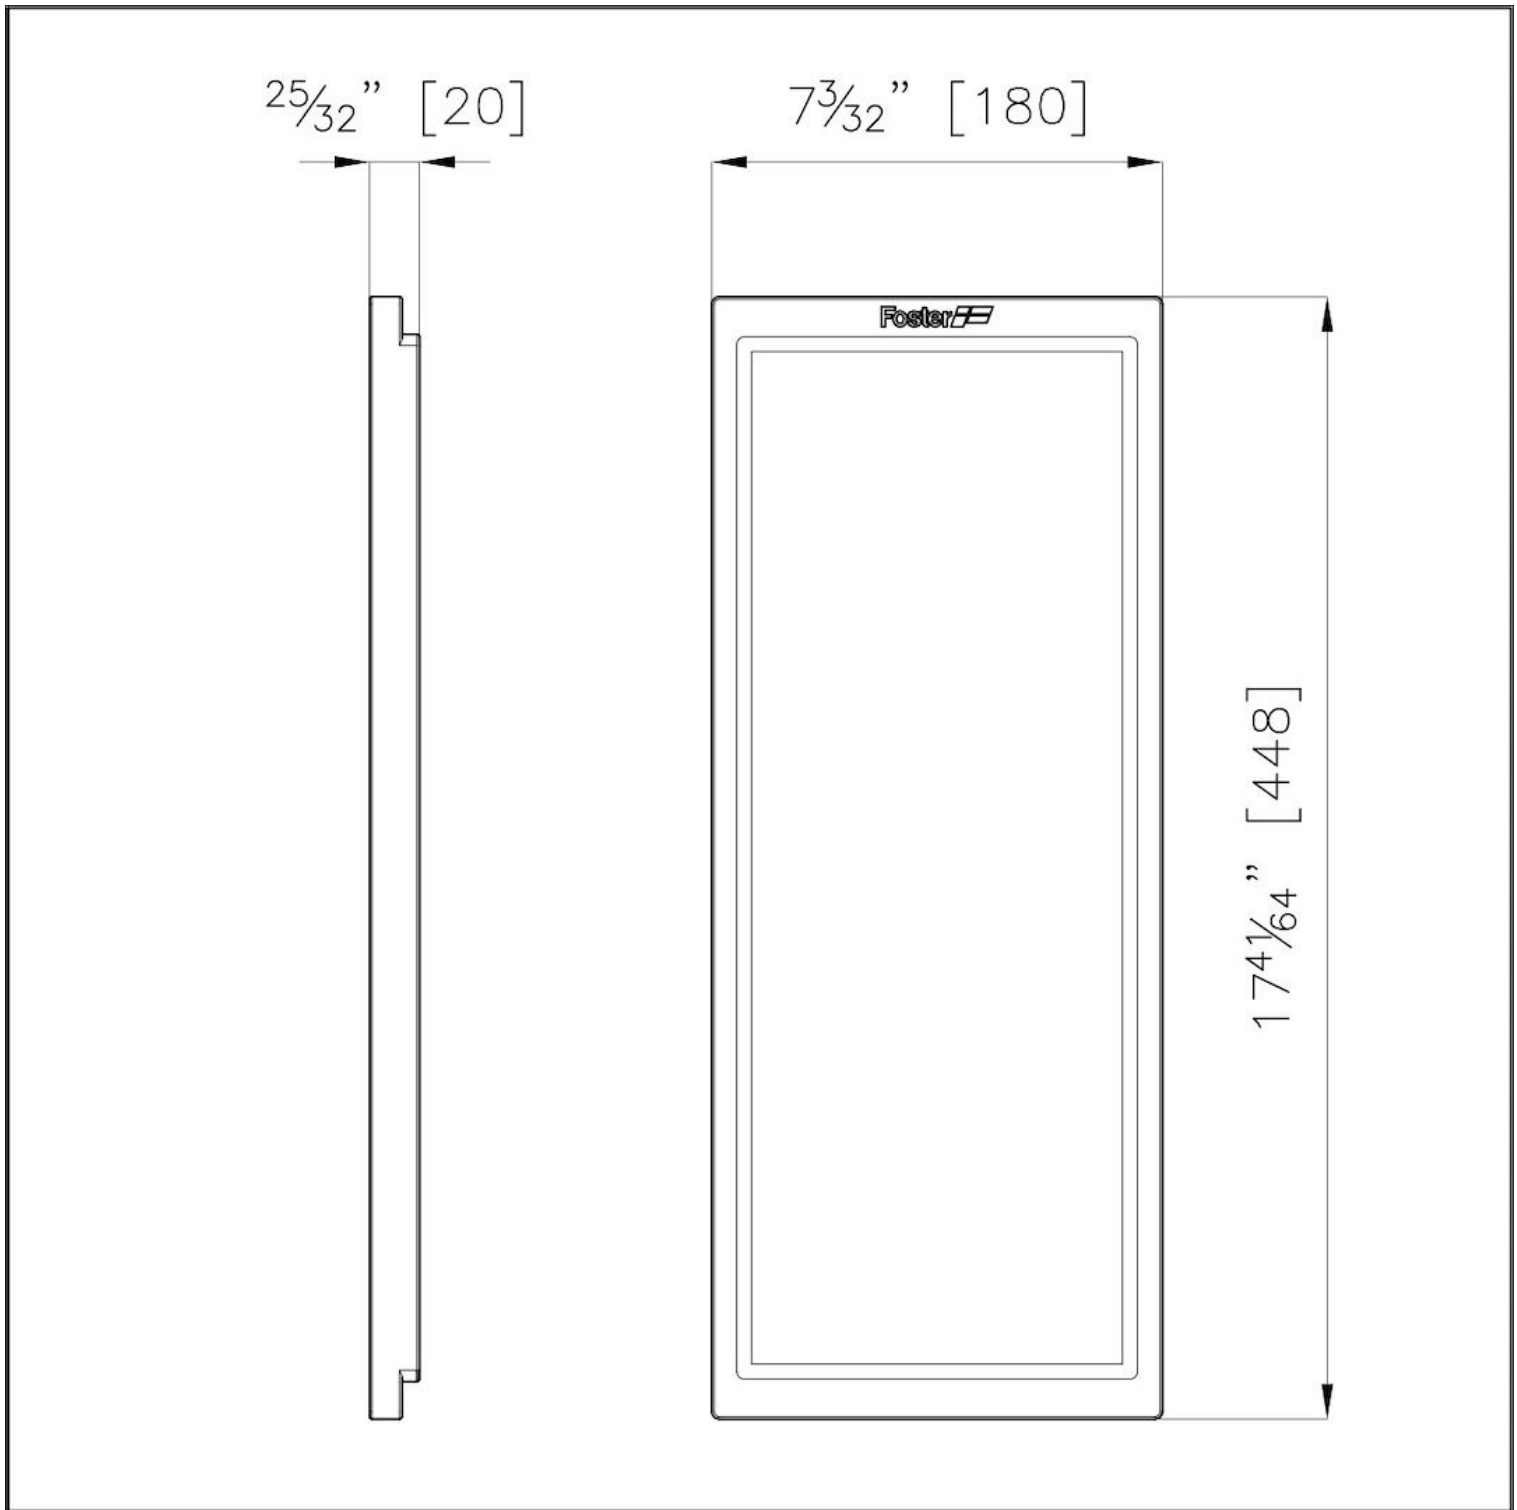

Chopping Board

Accessories

Code: 8642 000

DETAILS

Material Wood American Walnut

Sink accessories Wooden cutting boards

Dimensions 18x44,8 cm
7 ³/₃₂" x 17 ⁴/₆₄"

TECHNICAL DATA